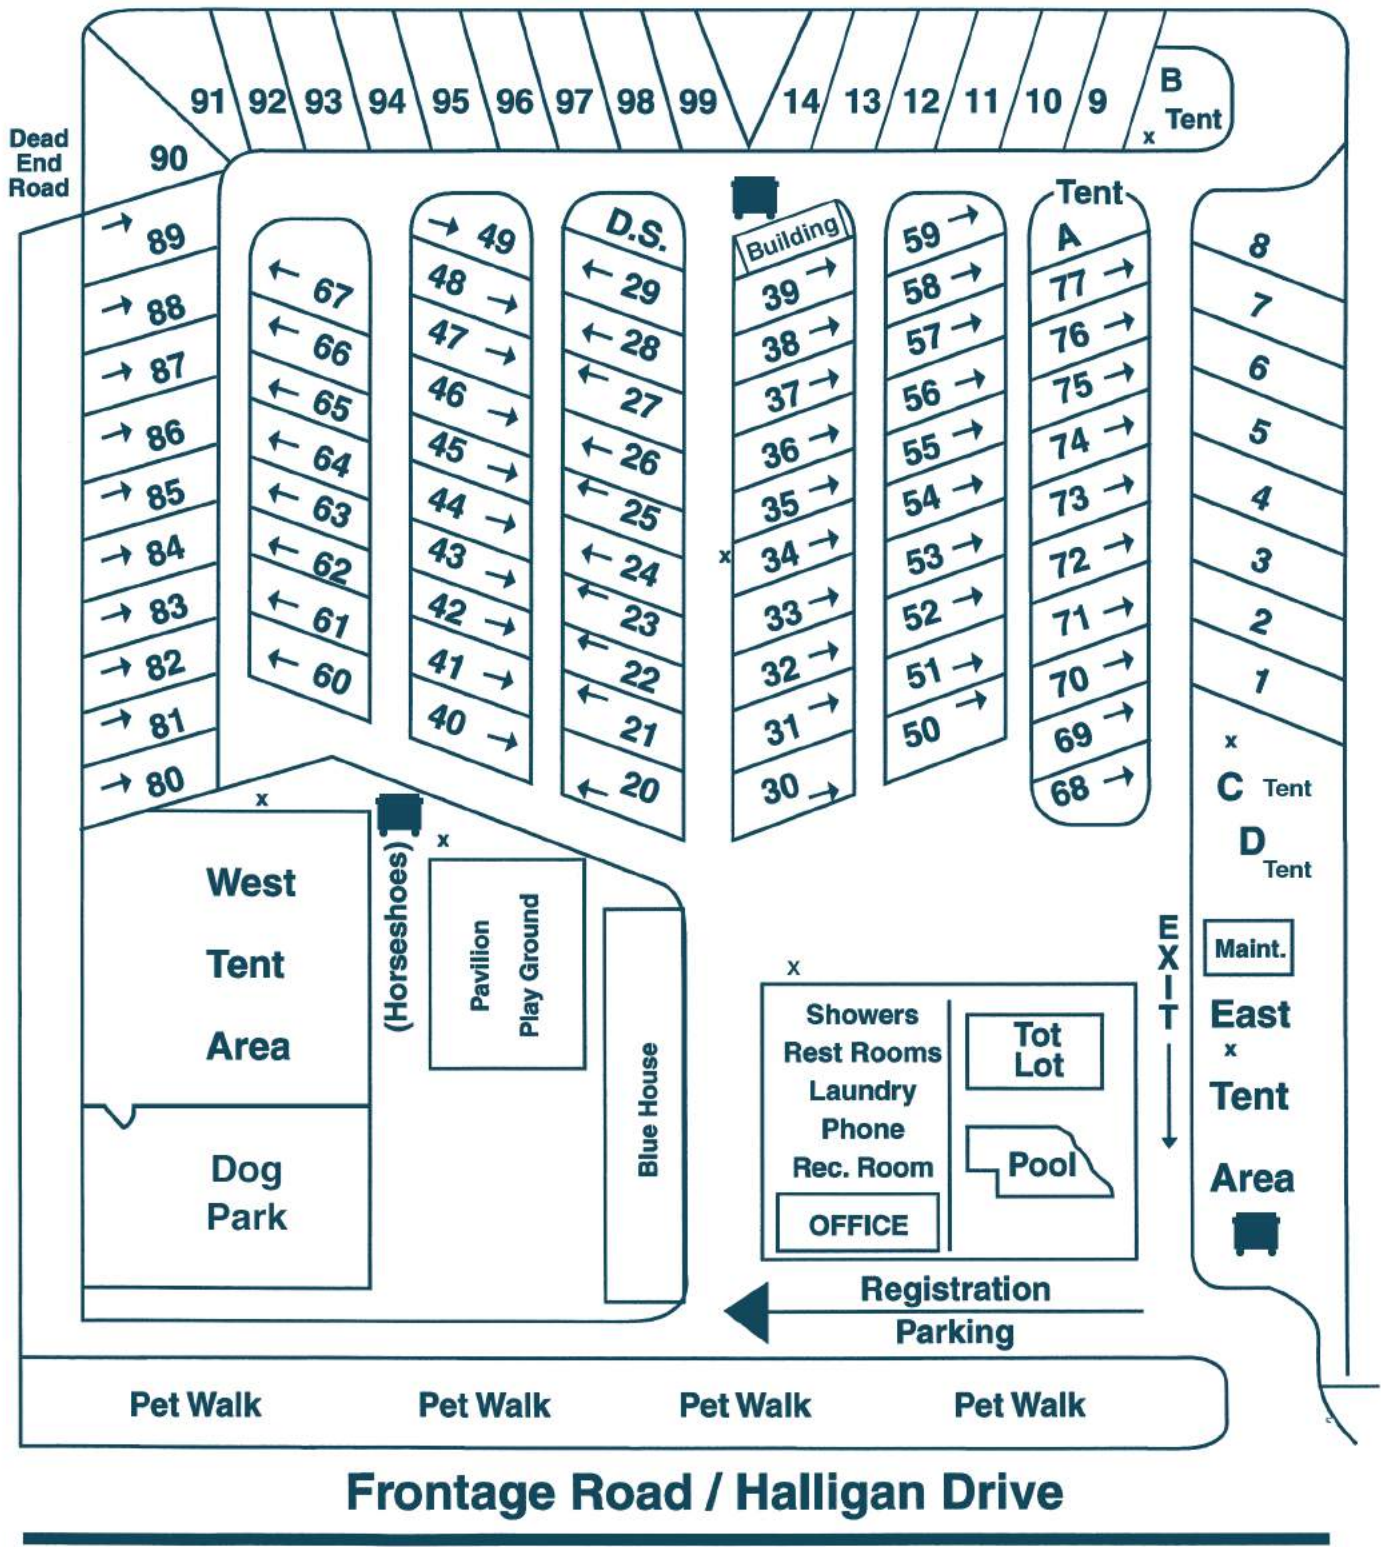

NOAA Weather Radio WXL 68 * Frequency 162.55 HZ

★ *You're in Central Lincoln County* ★

AERIAL TV CHANNELS:

Local Channel 2.1 NBC, 10.1 CBS, 27.1 ABC, 9 ETV, 2.2 FOX

AZIMUTH:

Dish: 40° - 190° • Direct: 42° - 172° • Zip: 69101

IN CASE OF

INCLEMENT WEATHER

When sirens sound, the safest place
is inside the men's and women's
restrooms and showers. BUT IT
IS NOT A DESIGNED STORM
SHELTER!

Thank You!

Restroom Code:

Site Number:

LEGEND
 x = Public Water
 D.S. = Dump Station
 → = Site Direction
 [Trash Dumpster Icon] = Trash Dumpsters